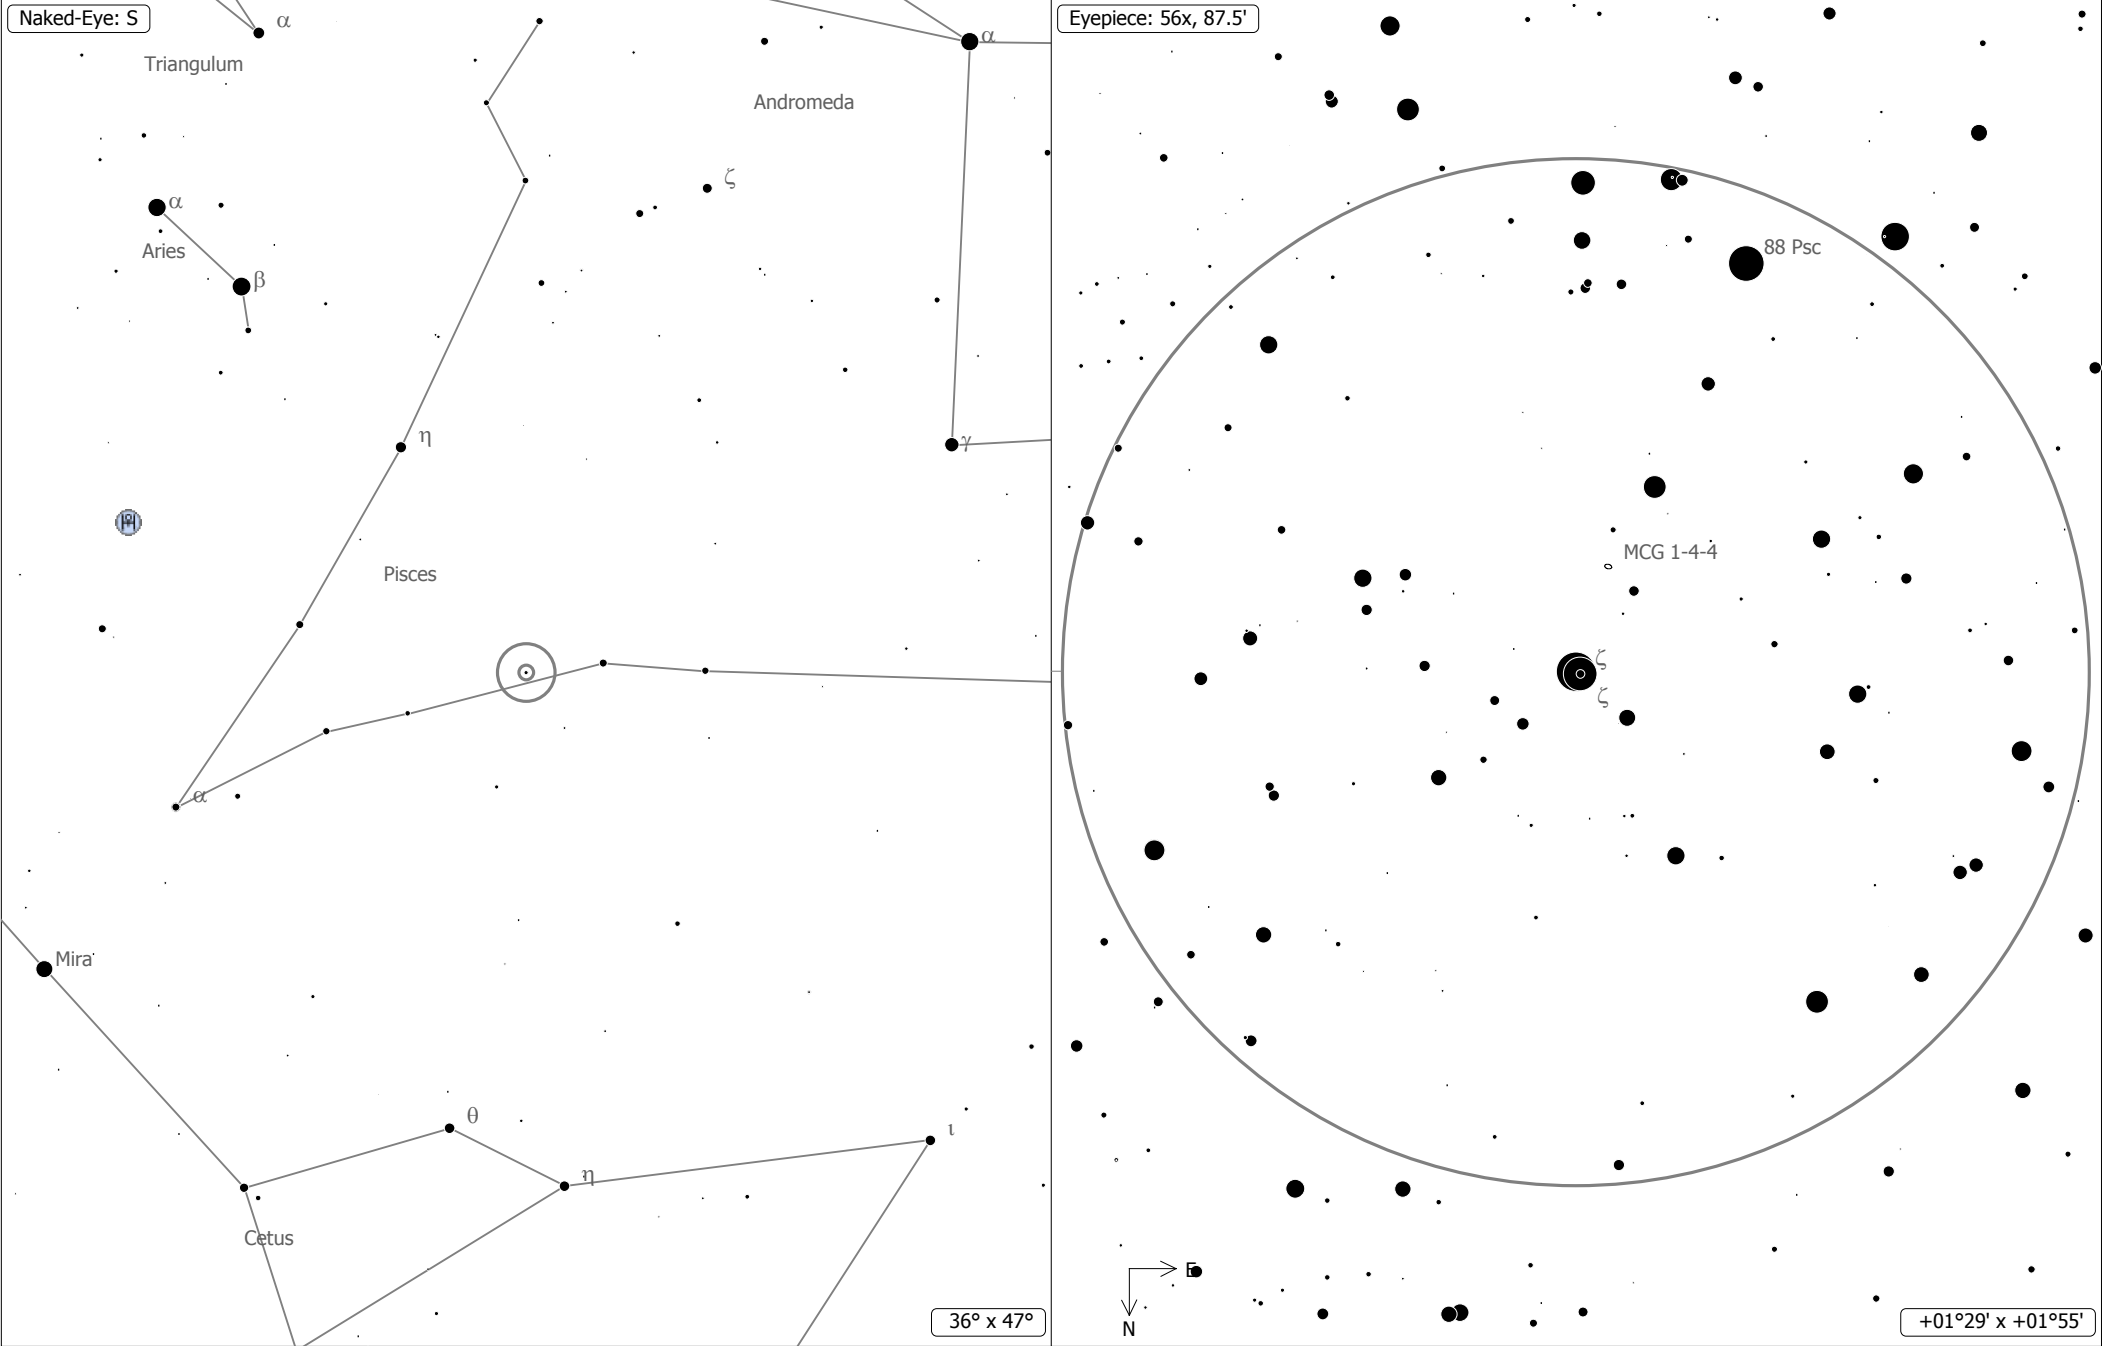

Zeta Psc

2019 October 23 00:26, Kreuzberg
Fully dark ML 14.5 target obvious

16", ES 30 mm eyepiece
Zeta Psc (Multiple Star System)

aka 86 Psc, HR 361, HD 7344, SAO 109739, PPM 144380, CCDM 01137+0735A, NSV 15259, TYC 00613-1249 1, HIP 5737, BD +06 00174, GC 1476, STF 100A, ADS 996A, J011343.8+073431 R.A.: 01h13m44.1s Dec.: +07°34'30"