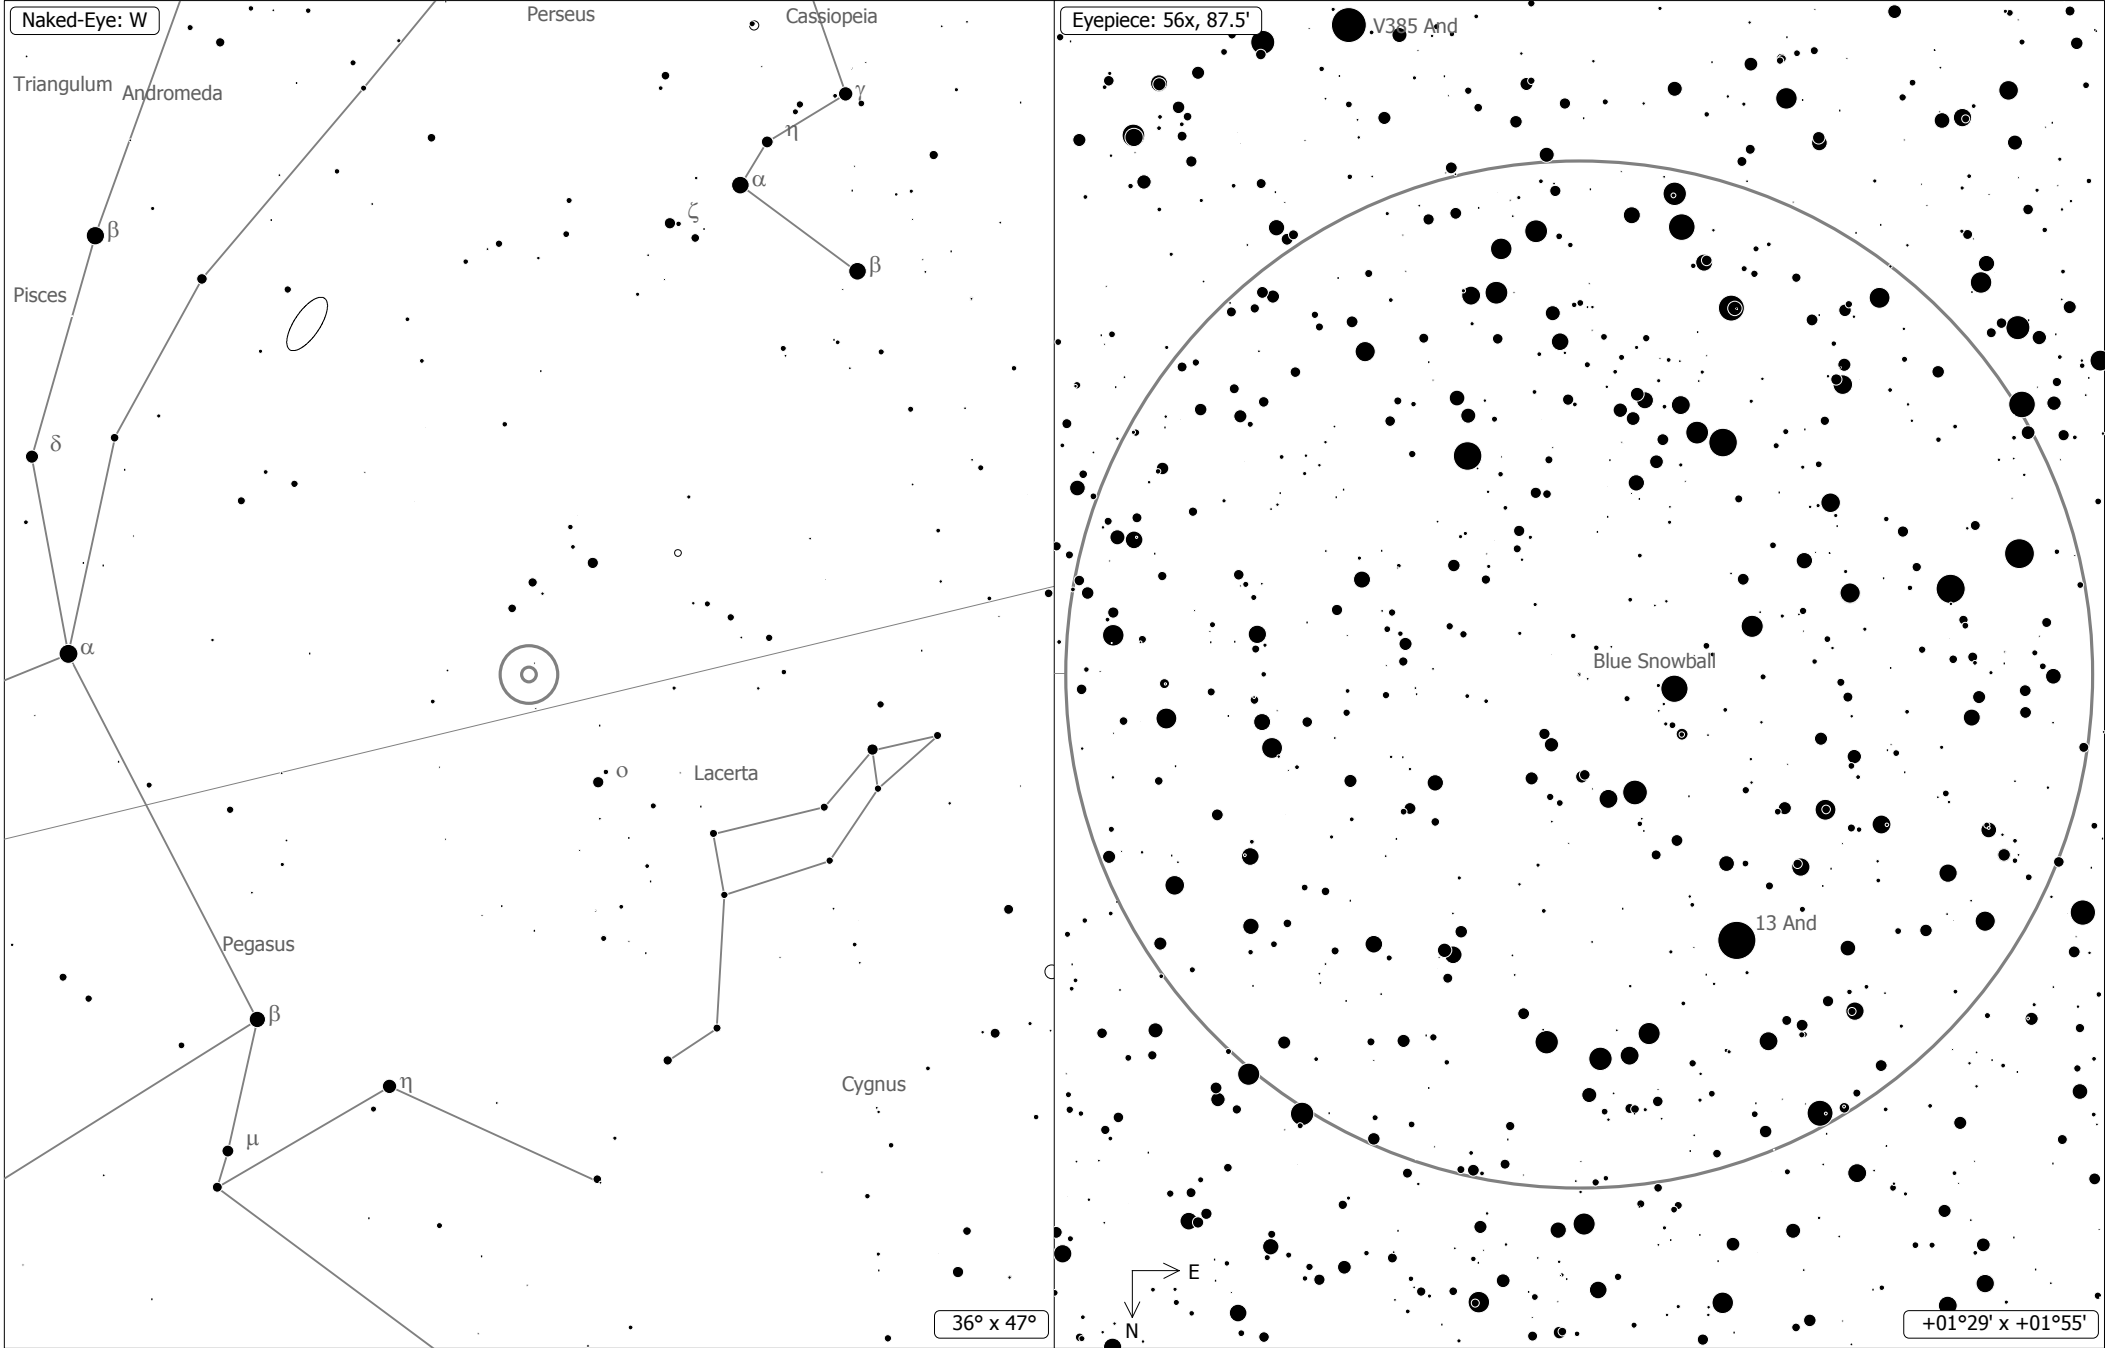

Blue Snowball

2019 November 1 22:00, Kreuzberg
Fully dark ML 14.6 target obvious

16", ES 30 mm eyepiece
Blue Snowball (Planetary Nebula)

aka NGC 7662, PN G106.5-17.6, PK 106-17.1, ARO 20
R.A.: 23h25m54.0s Dec.: +42°32'05" J2000 (And)

Magnitude: 8.60 Size: 17" SBr: 14.5 Mag/arcsec²
Distance: 4600 ly

36° x 47°

+01°29' x +01°55'