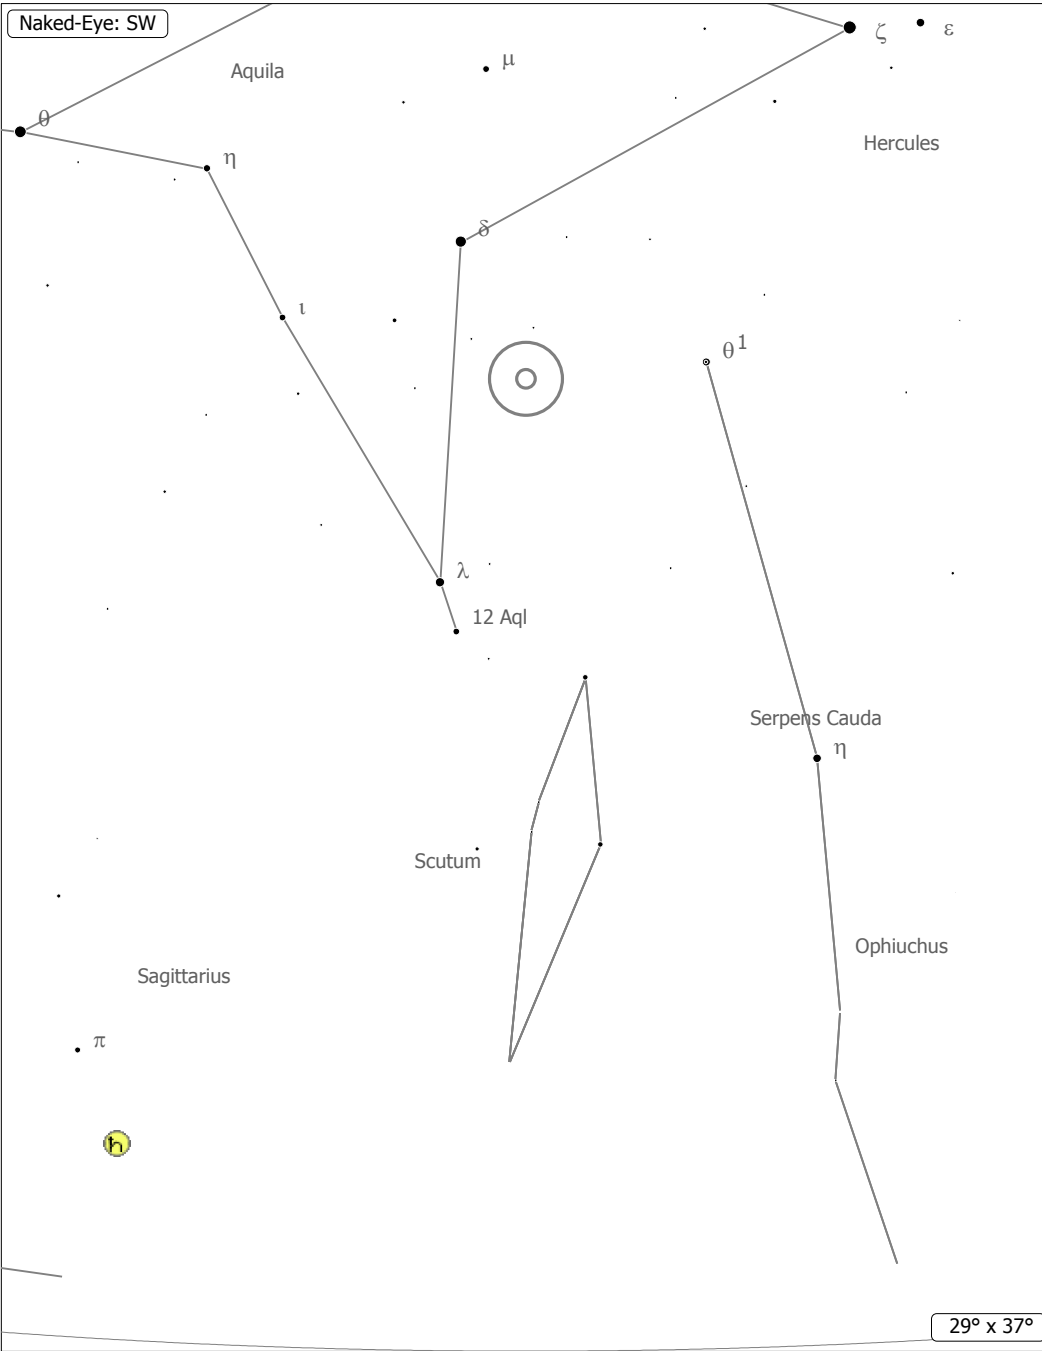

NGC 6760

Naked-Eye: SW

Eye-piece: 56x, 87.5'

2019 September 6 00:49, Kreuzberg
Fully dark ML 14.4 target difficult

16", ES 30 mm eyepiece
NGC 6760 (Globular Cluster)

R.A.: 19h11m12.0s Dec.: +01°01'54" J2000 (Aql)
Magnitude: 9.00 Size: 9.6' Distance: 13000 ly