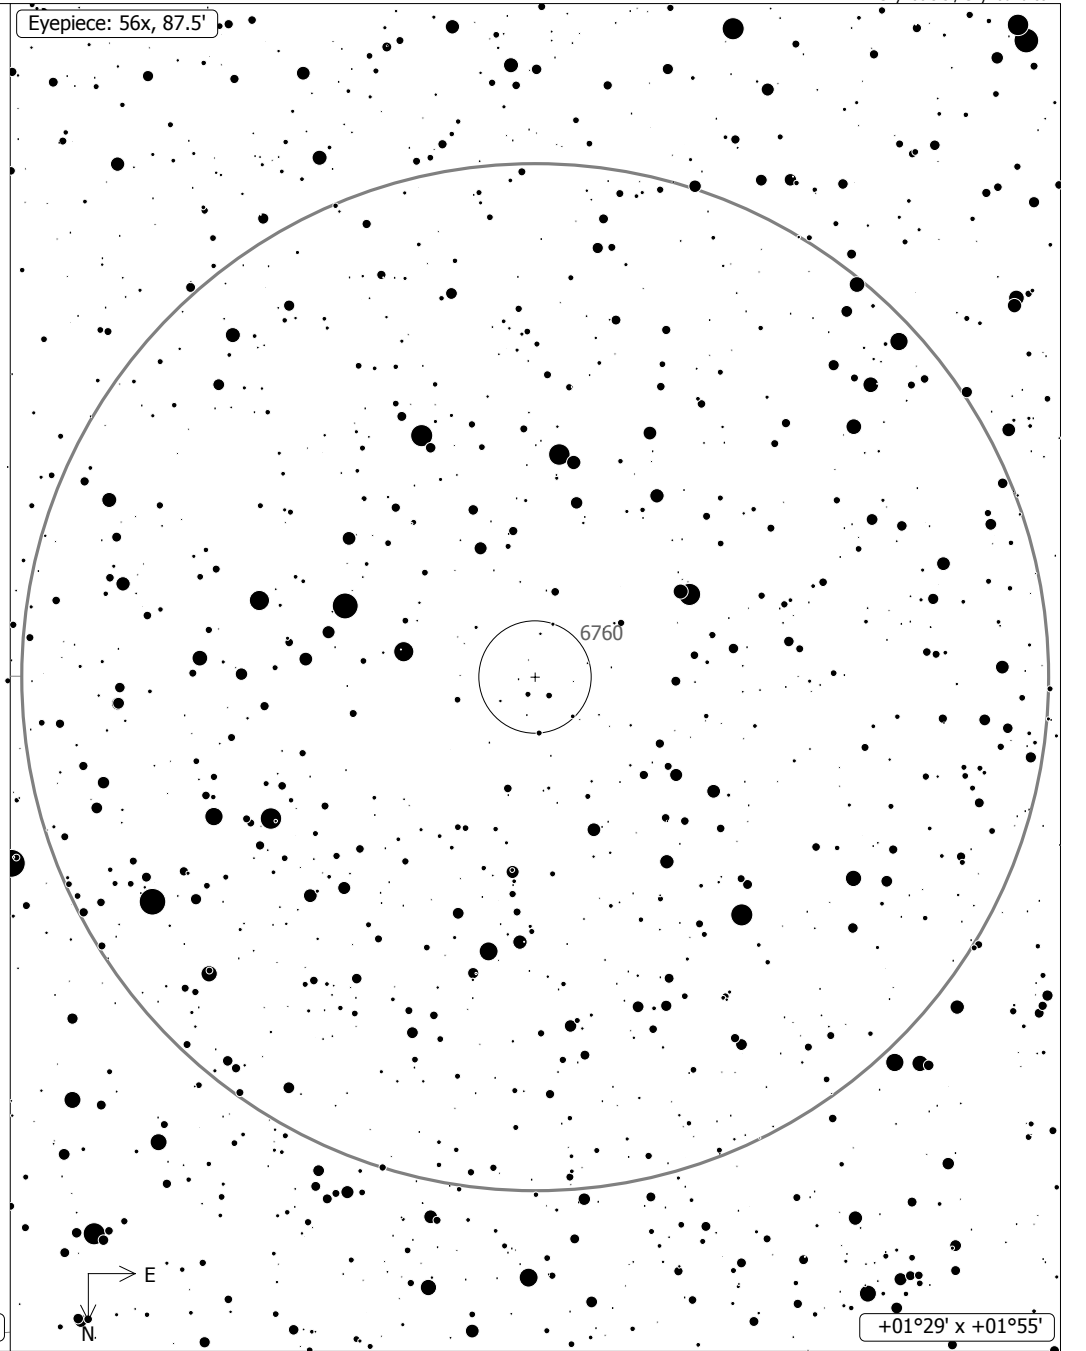

NGC 6760

Naked-Eye: SW

Eye-piece: 56x, 87.5'

2019 September 6 00:49, Kreuzberg
Fully dark ML 14.4 target difficult

16", ES 30 mm eyepiece
NGC 6760 (Globular Cluster)

R.A.: 19h11m12.0s Dec.: +01°01'54" J2000 (Aql)
Magnitude: 9.00 Size: 9.6' Distance: 13000 ly