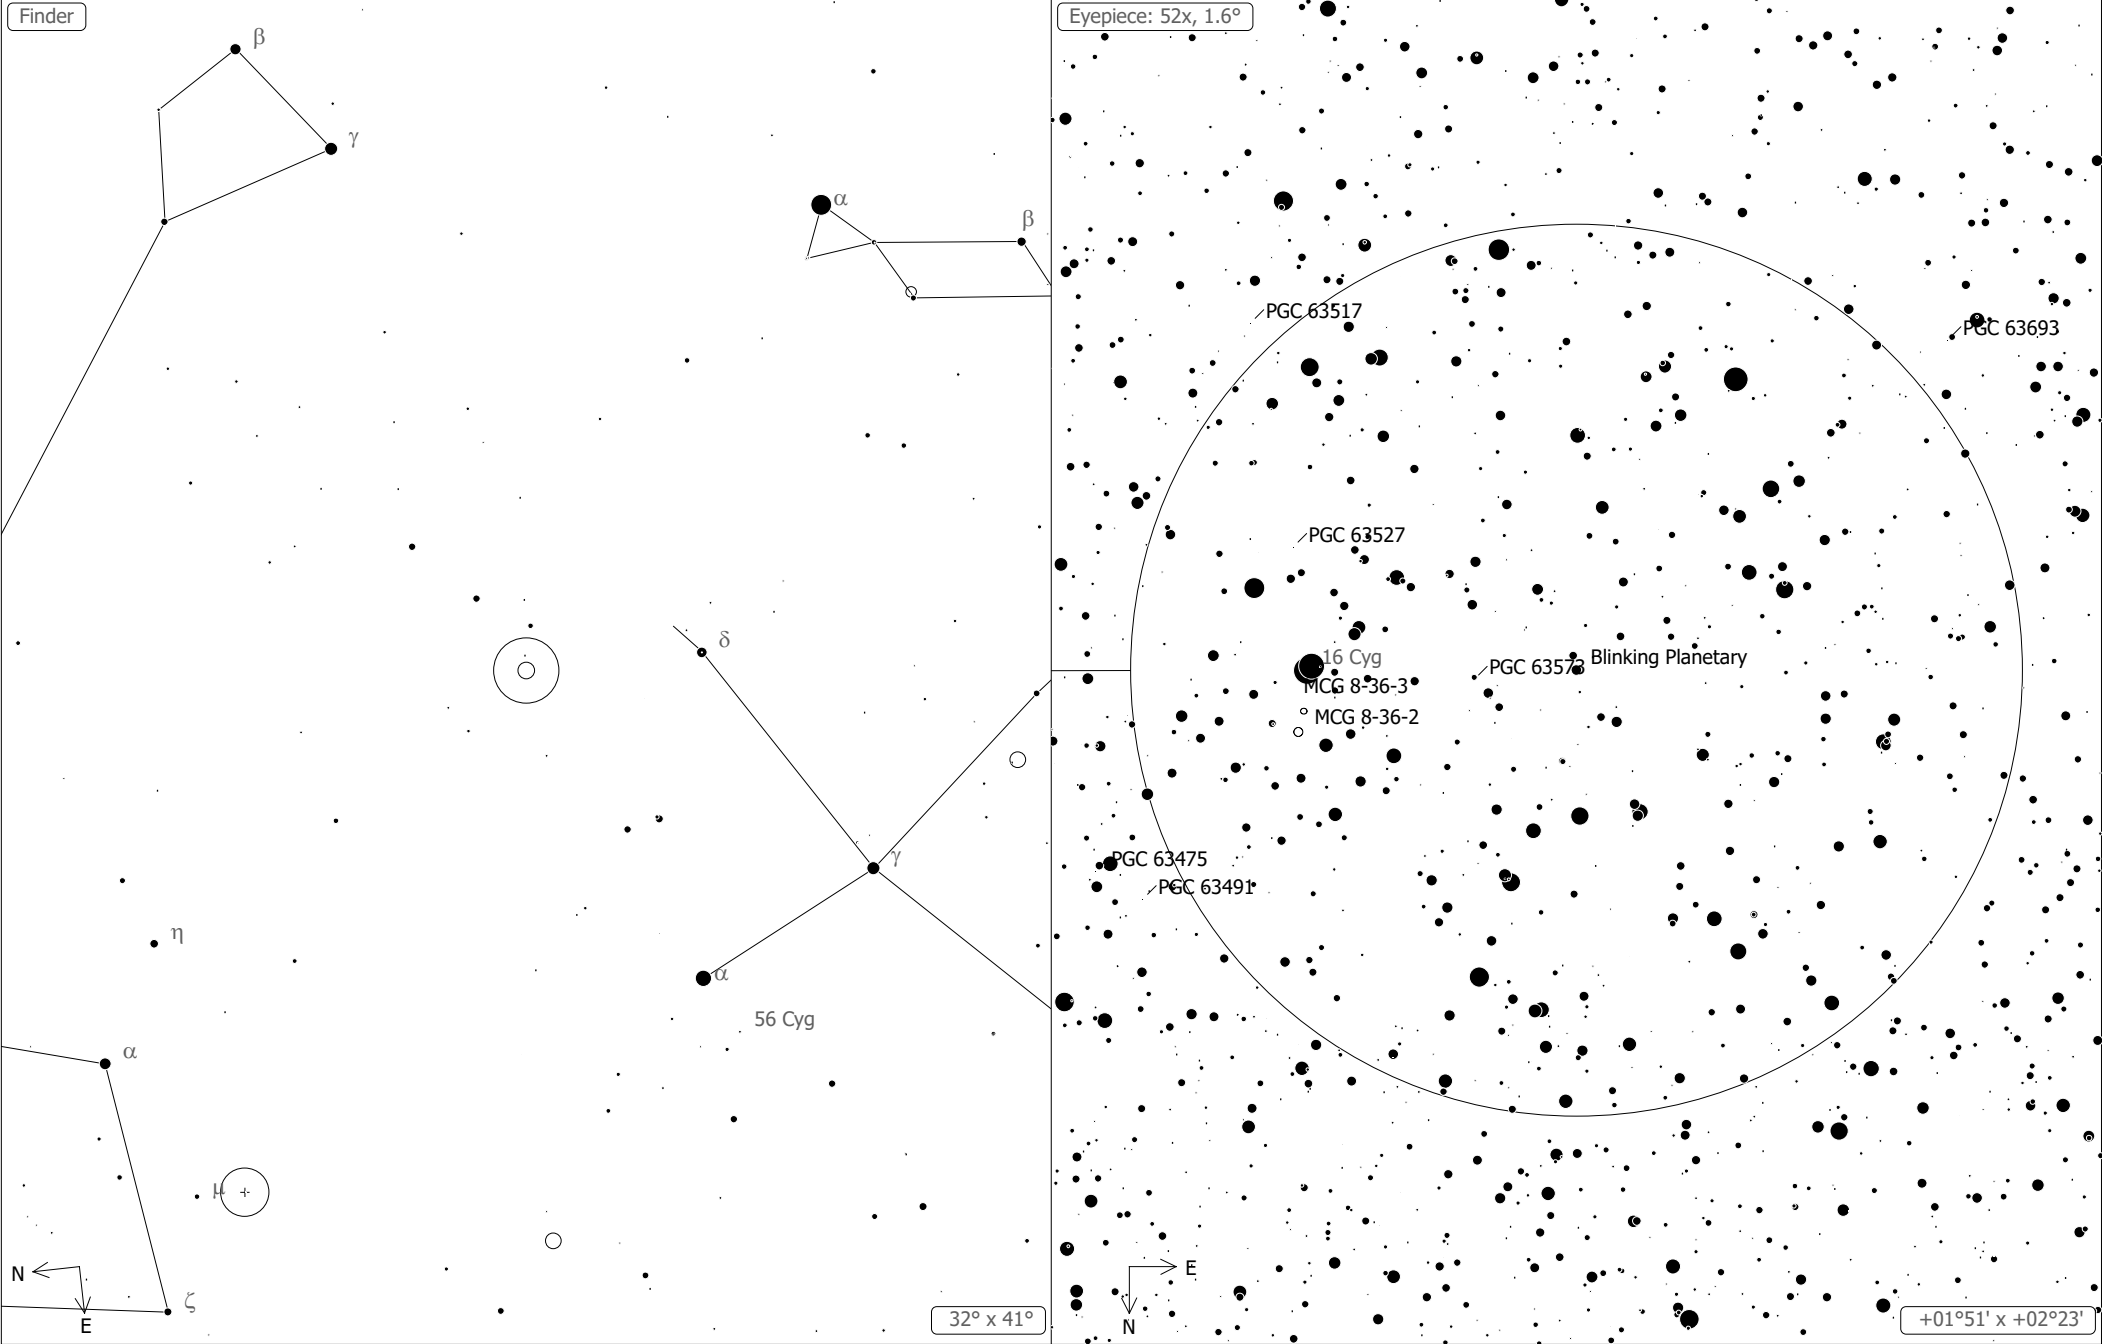

# Blinking Planetary

2020 August 18 22:07, Dachsberg  
Fully dark ML 14.1 target obvious

10", ES 24 mm eyepiece  
Blinking Planetary (Planetary Nebula)

○ ⊕ Globular Cl.	◇ ♦ Dark Neb.	○ + Quasar	☄ Comet	● 13	● 11	● 9	● 7
○ ⊕ Globule	○ ⊕ Planetary	○ ⊕ Galaxy	○ ⊕ Galaxy Gr.	● 14	● 12	● 10	● 8
○ ⊕ Open Cl.	□ ⊕ Nebula						