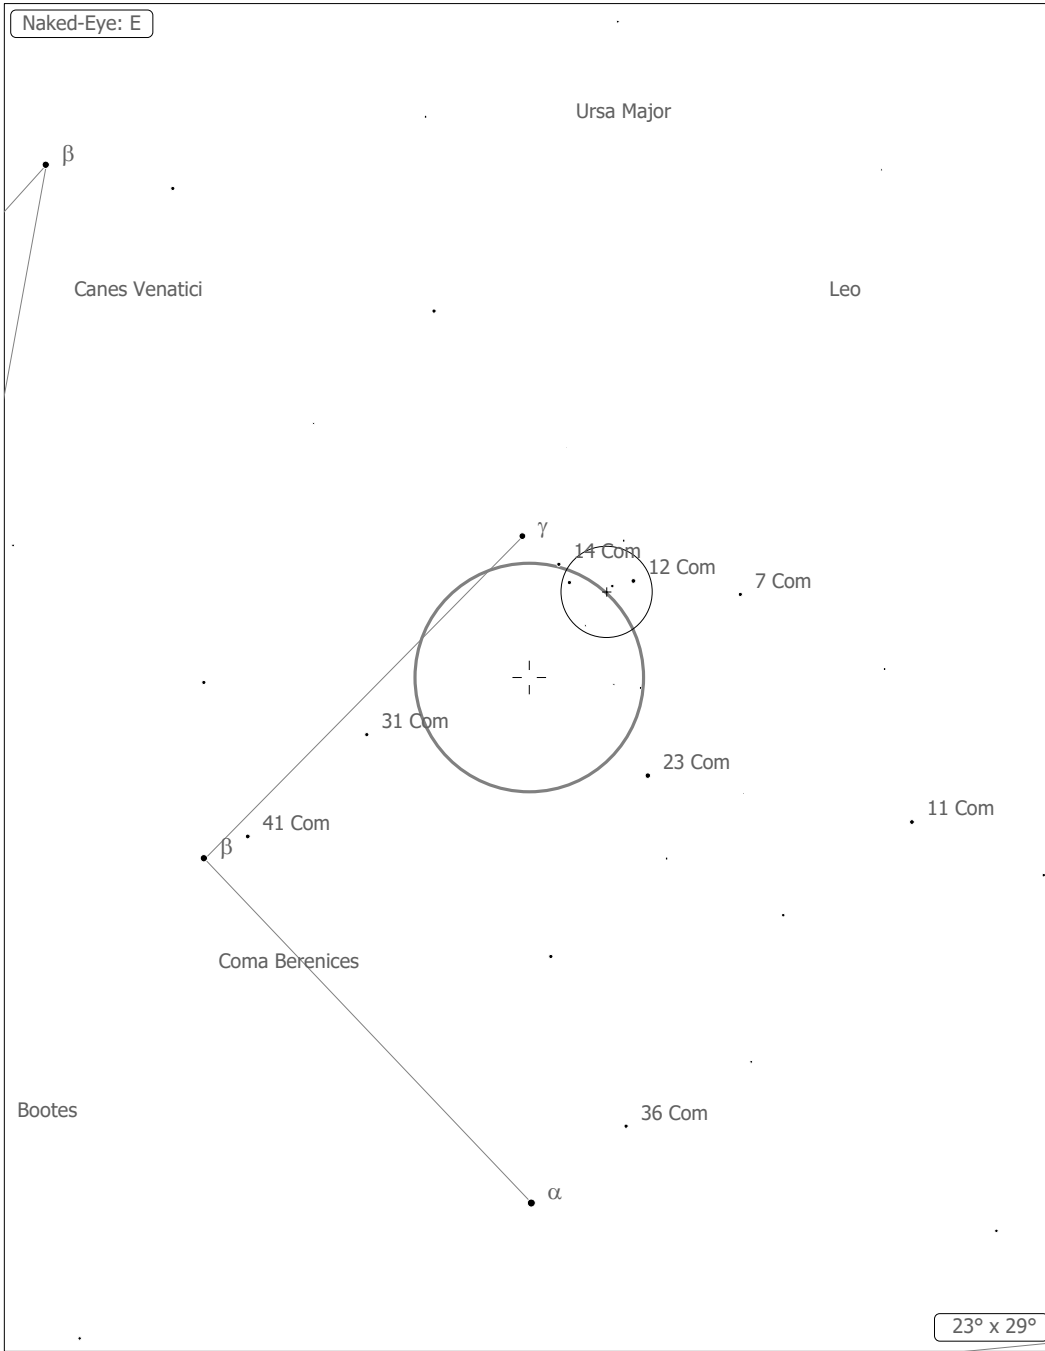

NGC 4565

Naked-Eye: E

Eyepiece: 40x, 1.8°

23° x 29°

+02°04' x +02°39'

2020 March 21 22:00, Kreuzberg
Fully dark ML 13.5 target detectable

NGC 4565 (Galaxy)
aka MCG 4-30-6, UGC 7772, PGC 42038

R.A.: 12h36m20.8s Dec.: +25°59'15" J2000 (Com)
Magnitude: 10.10 B Size: 14.5'x 2.3' Sb, Nearly edge on

SBr: 22.1 Mag/arcsec²