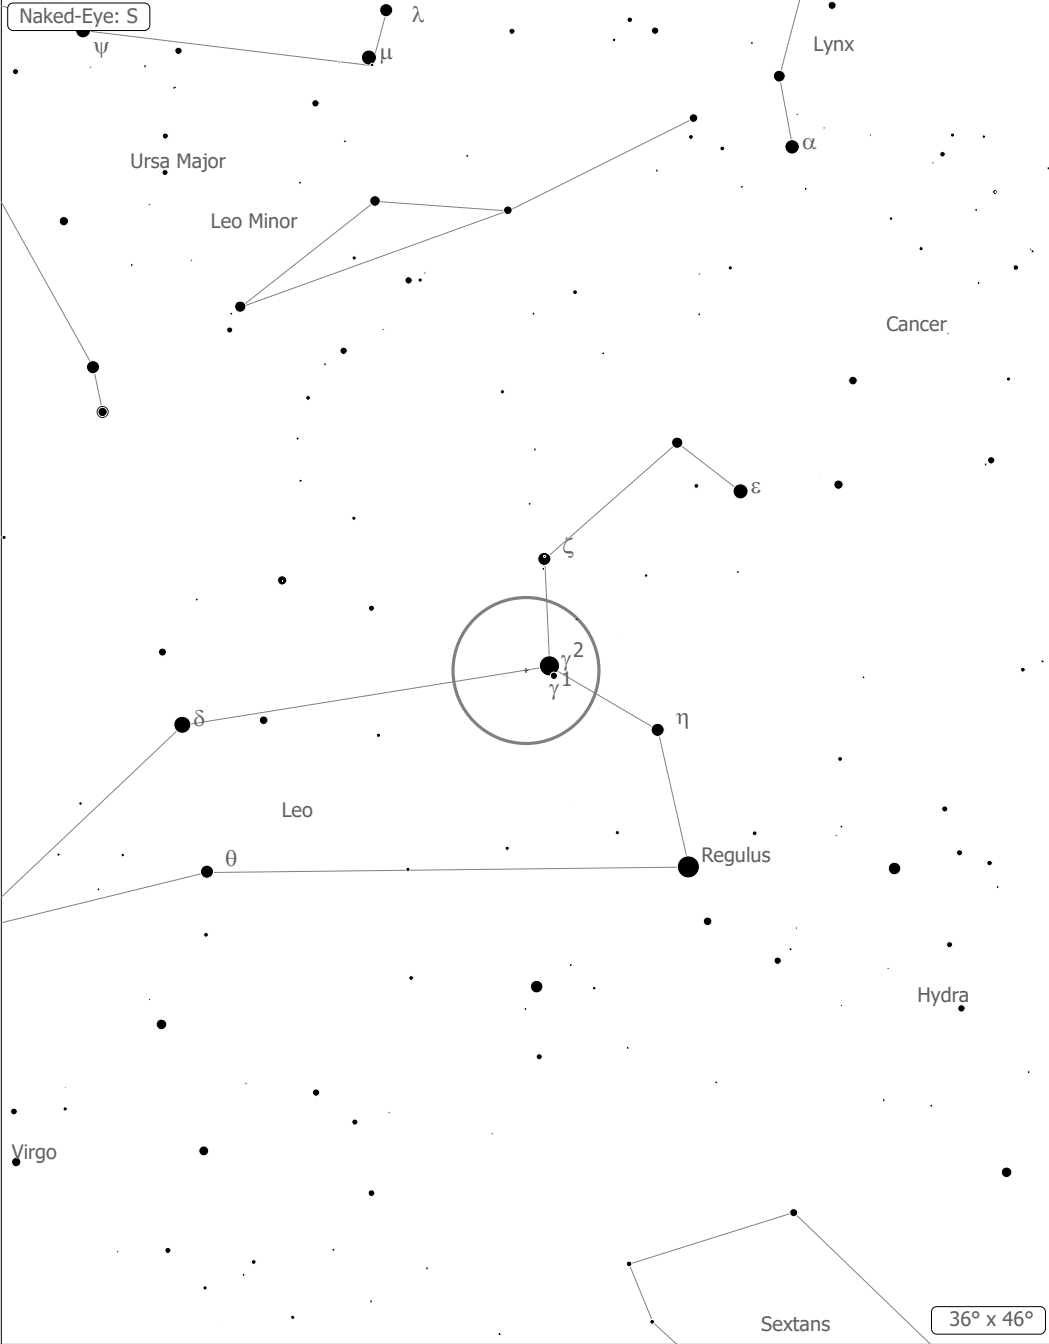

NGC 3226

2020 March 21 21:00, Geigersau
Fully dark ML 13.8 target detectable

NGC 3226 (Galaxy)
aka Arp 94, MCG 3-27-15, UGC 5617, PGC 30440

R.A.: 10h23m27.0s Dec.: +19°53'54" J2000 (Leo) 22.5 Mag/arcsec²
Magnitude: 12.30 B Size: 3.0'x 2.2' E, Nearly face on SBr: