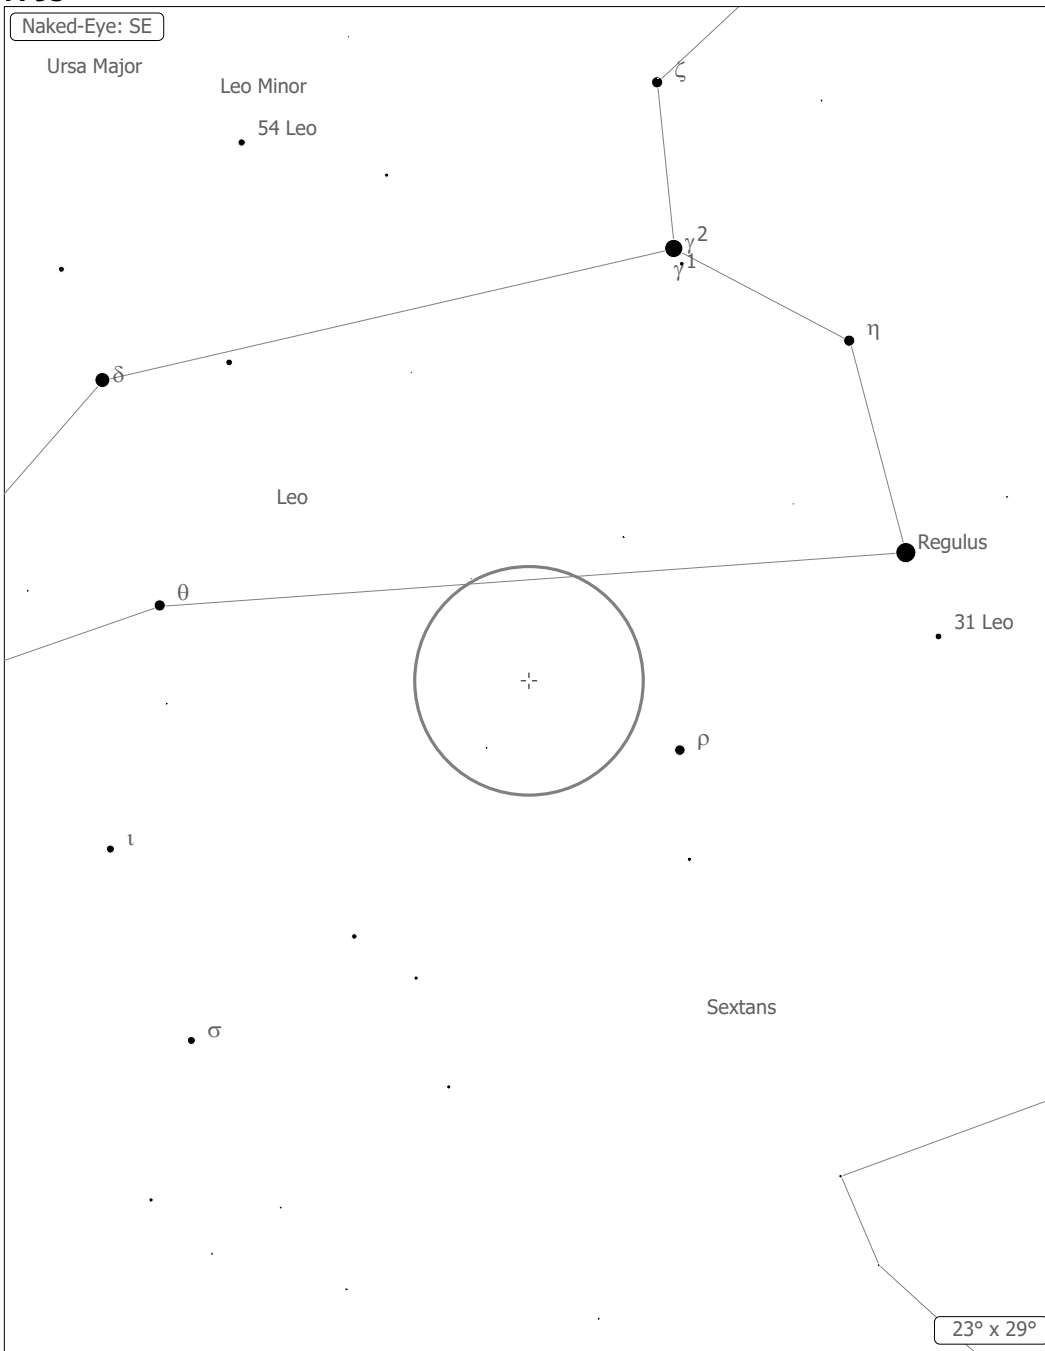

M 95

Naked-Eye: SE

Eyepiece: 40x, 1.8°

2020 March 21 22:00, Kreuzberg  
Fully dark ML 13.5 target detectable

M 95 (Galaxy)  
aka NGC 3351, MCG 2-28-1, UGC 5850, PGC 32007

R.A.: 10h43m57.7s Dec.: +11°42'13" J2000 (Leo)  
Magnitude: 10.60 B Size: 7.1'x 4.3' Sb, Nearly face on

SBr: 22.4 Mag/arcsec<sup>2</sup>