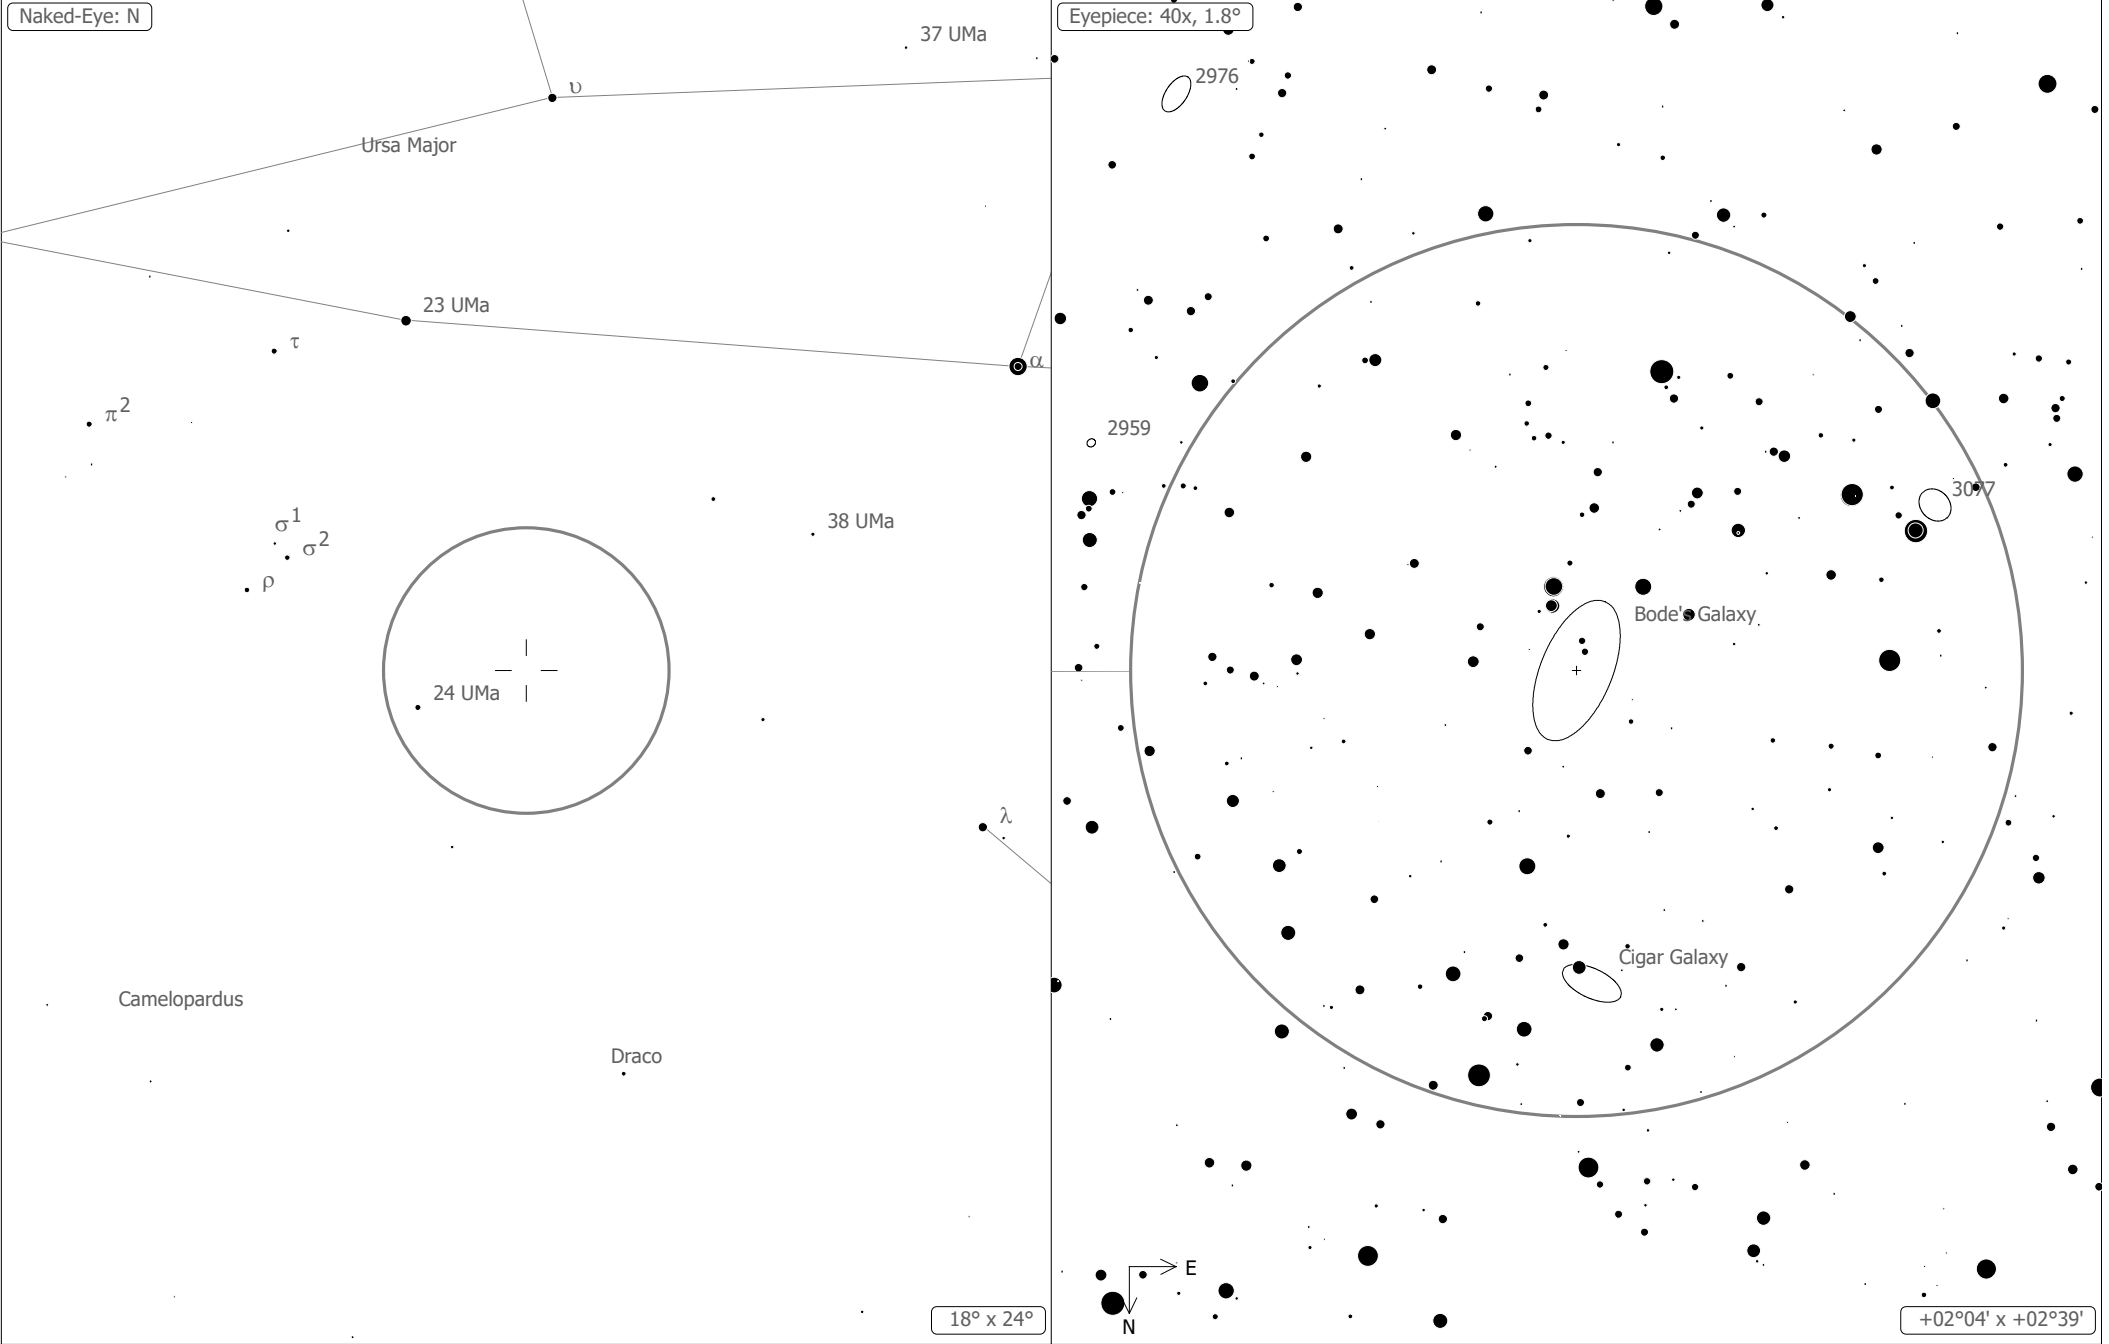

# Bode's Galaxy

2020 March 21 22:00, Kreuzberg  
Fully dark ML 13.6 target easy

Bode's Galaxy (Galaxy)  
aka M 81, NGC 3031, MCG 12-10-10, UGC 5318, PGC

28630 R.A.: 09h55m33.1s Dec.: +69°03'56" J2000 (UMa) SBR: 21.8 Mag/arcsec<sup>2</sup>  
Magnitude: 7.80 B Size: 21.9'x 10.5' Sab, Nearly face on