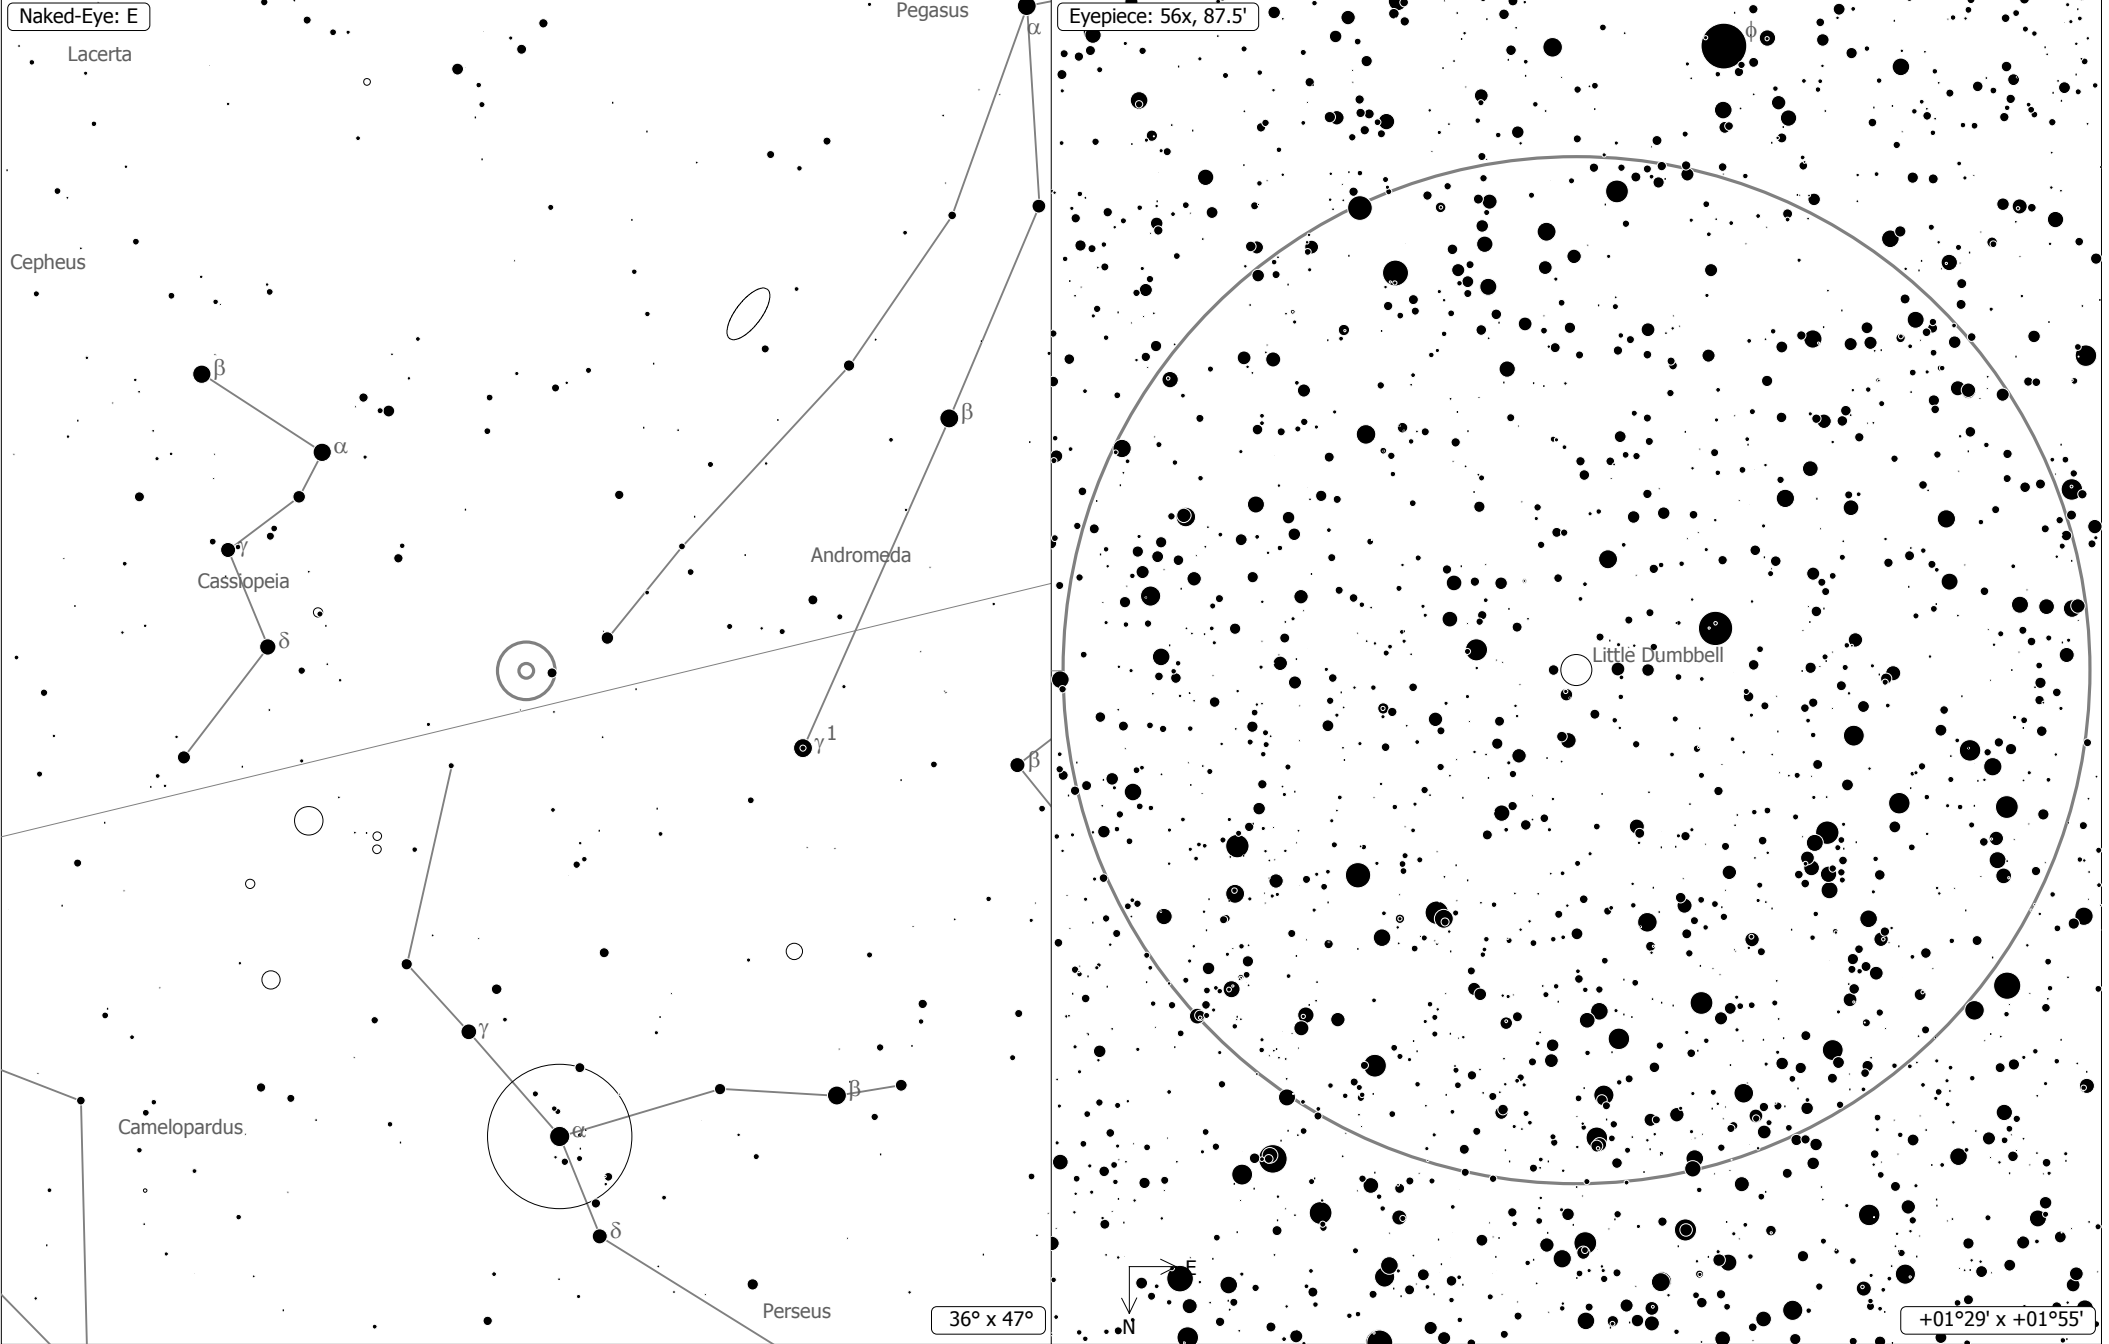

# Little Dumbbell

2019 November 1 22:00, Kreuzberg  
Fully dark ML 14.7 target easy

16", ES 30 mm eyepiece  
Little Dumbbell (Planetary Nebula)

aka M 76, NGC 650, PN G130.9-10.5, PK 130-10.1, ARO  
2, NGC 650-51

R.A.: 01h42m19.9s Dec.: +51°34'31" J2000 (Per)  
Magnitude: 10.10 Size: 2.7' SBr: 20.9 Mag/arcsec<sup>2</sup>

36° x 47°

+01°29' x +01°55'