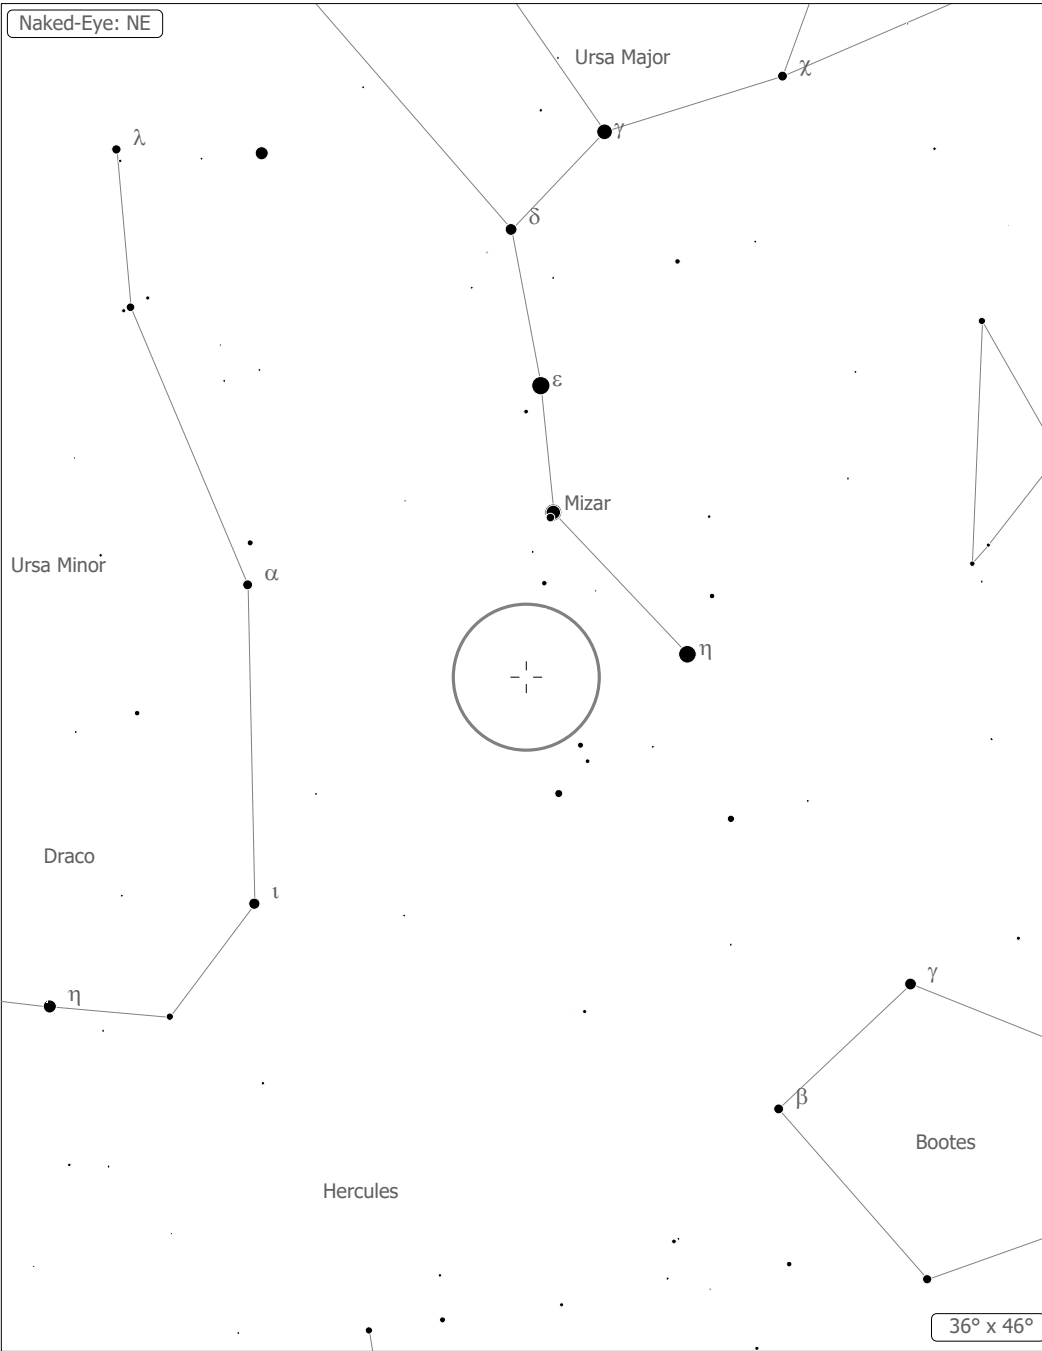

M 101

Naked-Eye: NE

Eye-piece: 40x, 1.8°

2020 March 21 22:00, Kreuzberg
Fully dark ML 13.5 target detectable

M 101 (Galaxy)
aka NGC 5457, Arp 26, MCG 9-23-28, UGC 8981, PGC

50063 R.A.: 14h03m12.4s Dec.: +54°20'53" J2000 (UMa) Mag/arcsec²
Magnitude: 8.40 B Size: 21.9'x 21.4' SABc, SBR: 23.2