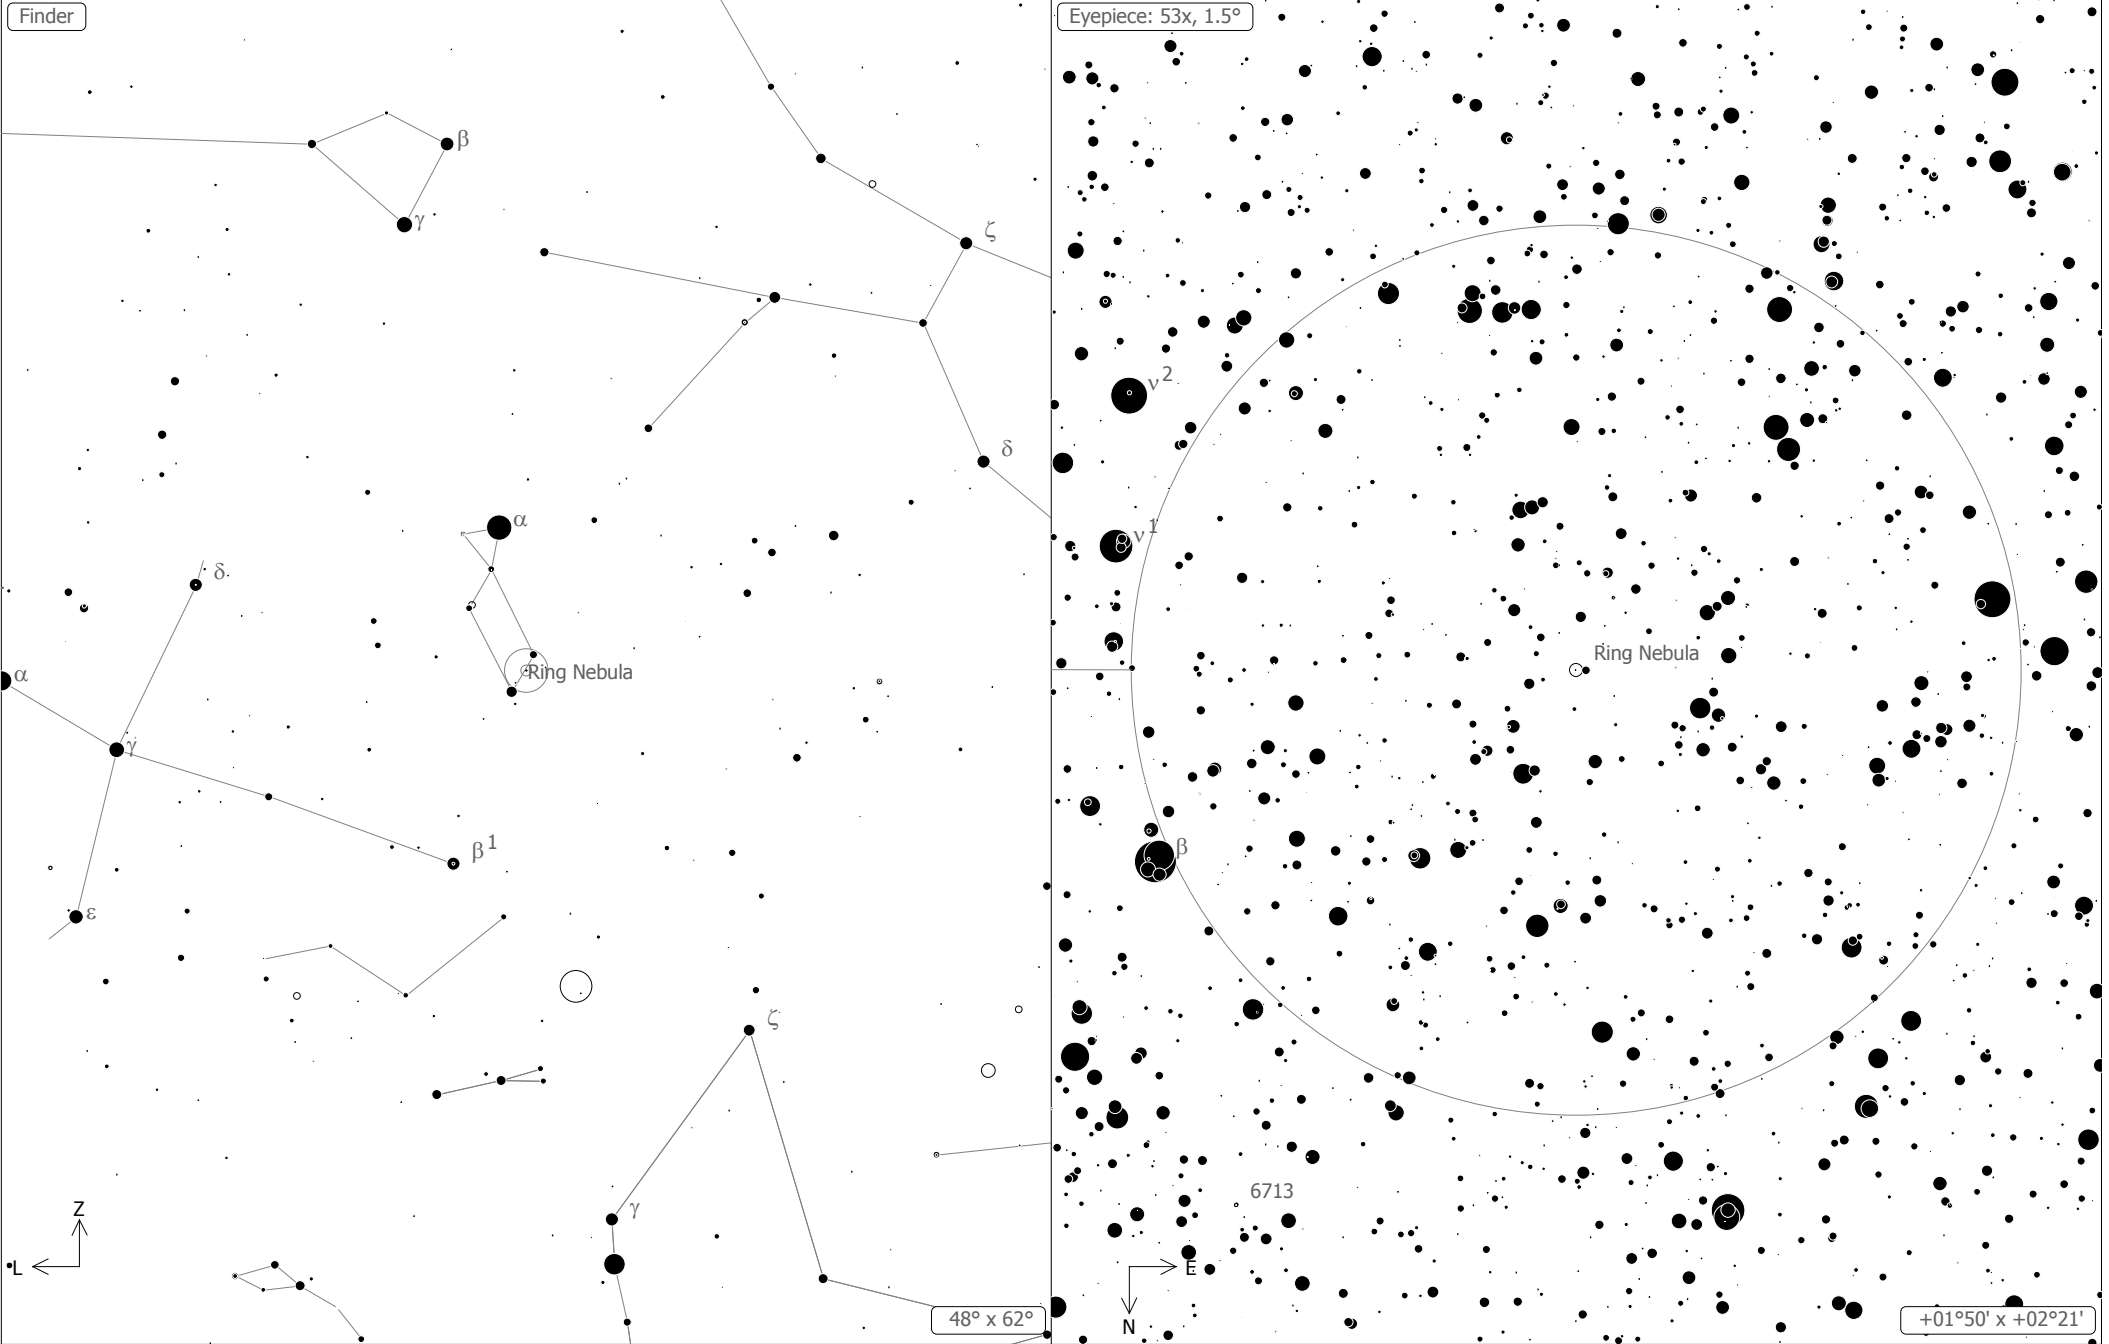

Ring Nebula

2019 June 3 02:00, Kreuzberg
Fully dark ML 14.1 target easy

Ring Nebula (Planetary Nebula)
aka M 57, NGC 6720, PN G063.1+13.9, PK 063+13.1,

ARO 9
R.A.: 18h53m35.1s Dec.: +33°01'45" J2000 (Lyr)

Magnitude: 9.40 Size: 1.4' SBr: 18.8 Mag/arcsec²
Distance: 2600 ly